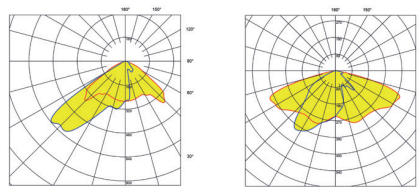

AS

ST

Tillbehör	Art. nr.	E-nr.
Stolpfäste A ø 60 mm	9 554 07	77 622 18
Stolpfäste B ø 60 mm	9 582 12	77 623 14
Väggarms 750 mm	9 582 01	77 623 17
Väggplåt kit	9 554 06	-

Typ	Arm. lm	Art. nr.	E-nr.	Effekt	Yta	Vikt
Pixel LED 4000 AS	4280	7 581 40	77 623 43	35	0,112 m²	5,7
Pixel LED 7000 AS	8330	7 581 42	77 623 44	70	0,112 m²	6,0
Pixel LED 10000 AS	12030	7 581 44	77 623 47	105	0,112 m²	6,2
Pixel LED 13000 AS	16280	7 581 46	77 623 48	140	0,112 m²	6,4

Typ	Arm. lm	Art. nr.	E-nr.	Effekt	Yta	Vikt
Pixel LED 4000 ST	3340	7 581 48	77 623 49	35	0,112 m²	5,7
Pixel LED 7000 ST	6480	7 581 50	77 623 50	67	0,112 m²	6,0
Pixel LED 10000 ST	10430	7 581 52	77 623 53	101	0,112 m²	6,2
Pixel LED 13000 ST	12890	7 581 54	77 623 54	135	0,112 m²	6,4