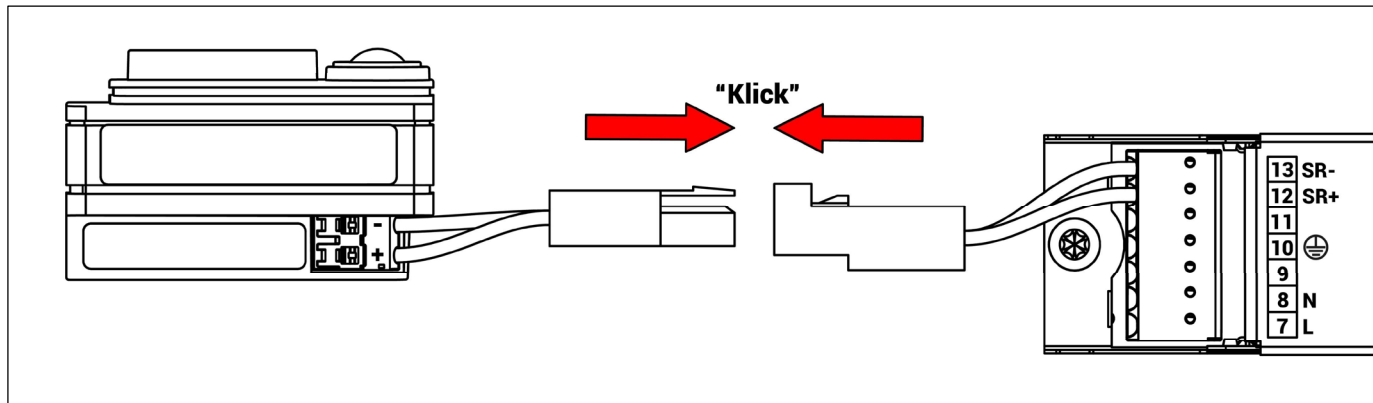

NOKALUX

INTERIÖR – AIRC OFFICE LED AS

Box 2
672 02 Töcksfors
Sweden

Senast ändrad: 02 Juni 2023, 11:40
Montageanvisning nr: S200-AIRC OFFICELED AS